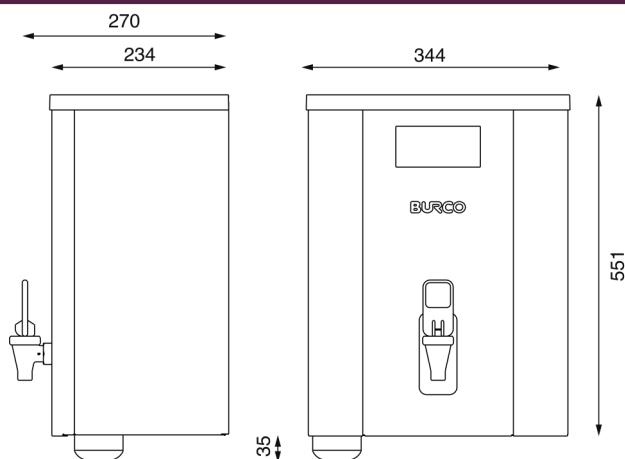

Dimensions (mm)

Glen Dimplex Heating & Ventilation, Millbrook House, Grange Drive, Hedge End, Southampton, SO30 2DF