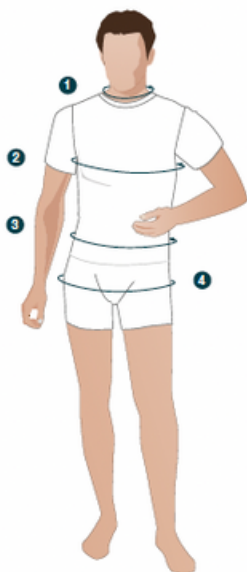

# UNISEX AND MEN'S SIZE GUIDE

Please use the correct measurements to order your clothing. Use our size guides for assistance. Take the appropriate measurement for each clothing type then refer to the table to help choose the right size.

PLEASE PLACE THE MEASURING TAPE AGAINST YOUR BODY WHEN TAKING YOUR MEASUREMENTS. The measurements provided are based on measuring your body rather than the clothes you are wearing on top.

- ① NECK SIZE  
around the Adam's apple
- ③ WAIST SIZE  
around your natural waistline
- ② CHEST SIZE  
horizontally at the fullest part of your chest
- ④ HIP SIZE  
the widest point around your buttocks, legs together