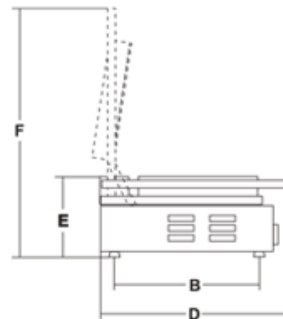

PD L Timer

PD R Timer

PD XX Timer

Data sheet

Technical data

Model	PD M/L/R/X
Power	Watt 3000
Power source	230V/50-60Hz F+N
Useful surface	mm 500x255
A	mm 475
B	mm 275
C	mm 515
D	mm 435
E	mm 235
F	mm 500
Net weight	Kg 28
Shipping	mm 560x430x270
Gross weight	Kg 30
HS-CODE	85166070