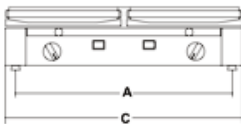

PD L Timer

PD R Timer

PD XX Timer

Data sheet

Technical data

Model	PD M/L/R/X
Power	Watt 3000
Power source	230V/50-60Hz F+N
Useful surface	mm 500x255
A	mm 475
B	mm 275
C	mm 515
D	mm 435
E	mm 235
F	mm 500
Net weight	Kg 28
Shipping	mm 560x430x270
Gross weight	Kg 30
HS-CODE	85166070