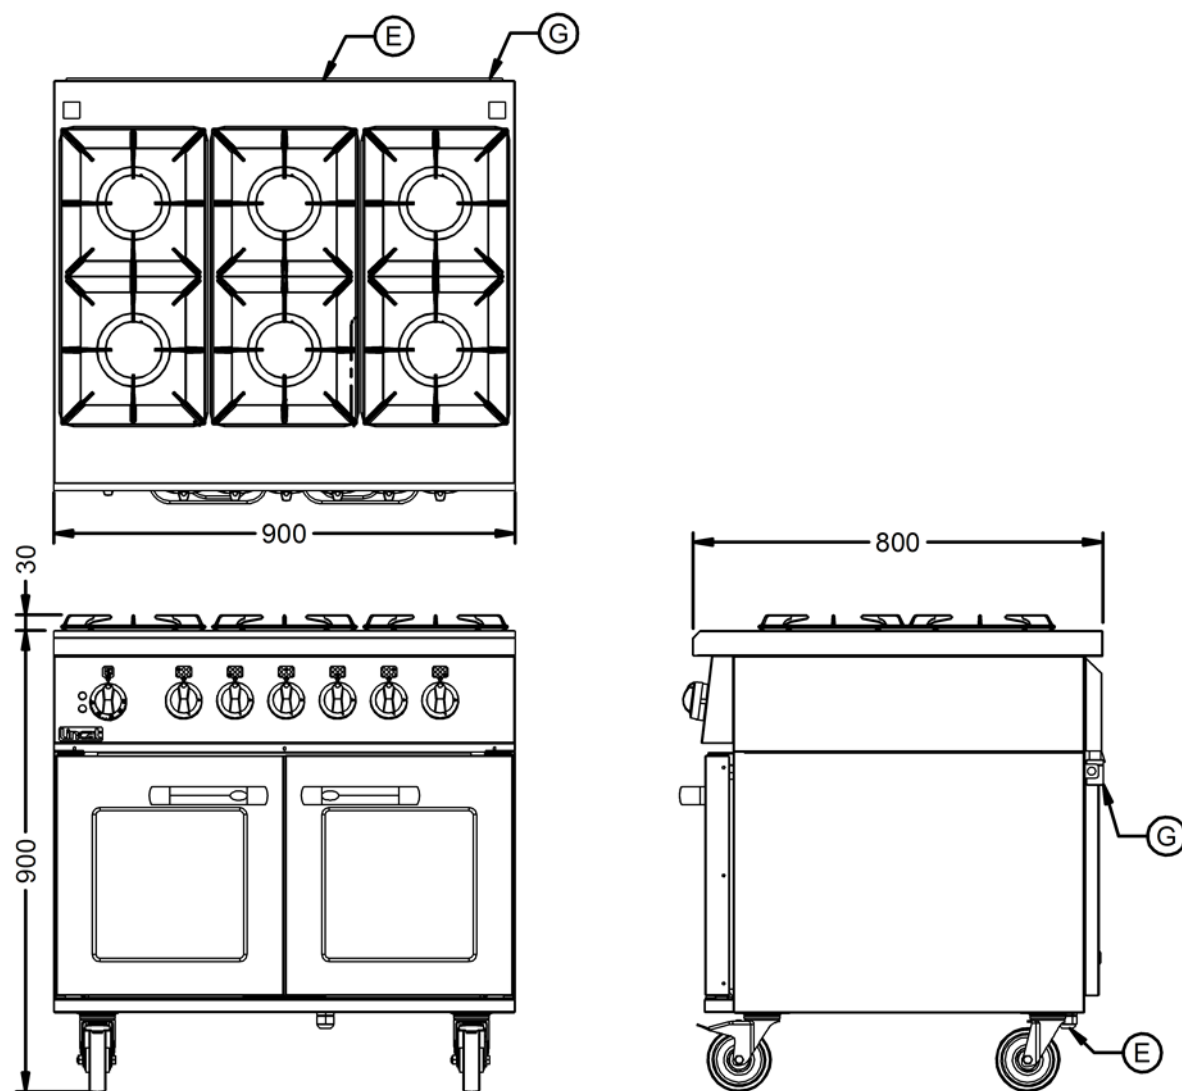

Capacity

Gastronorm Capacity	4 x GN1/1
----------------------------	-----------

Weights and Dimensions

Unit Height (External) mm	900
Unit Width (External) mm	900
Unit Depth (External) mm	800
Height (Internal) mm	400
Width (Internal) mm	715
Depth (Internal) mm	530
Shelf Dimensions Width mm	710
Shelf Dimensions Depth mm	512
Net Weight Kg	125

Shipping

Packed Weight Kg	145
Packed Height cm	105
Packed Width cm	100
Packed Depth cm	85

Available Accessories

LK12	NULL
------	------

Technical Picture

Lincat Limited

Whisby Road,
Lincoln, LN6 3QZ,
United Kingdom