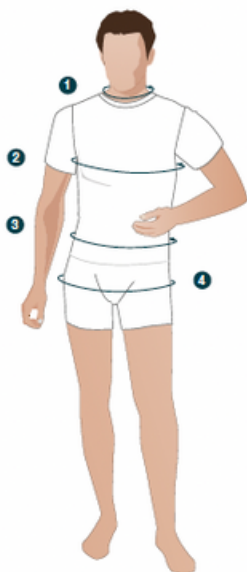

UNISEX AND MEN'S SIZE GUIDE

Please use the correct measurements to order your clothing. Use our size guides for assistance. Take the appropriate measurement for each clothing type then refer to the table to help choose the right size.

PLEASE PLACE THE MEASURING TAPE AGAINST YOUR BODY WHEN TAKING YOUR MEASUREMENTS. The measurements provided are based on measuring your body rather than the clothes you are wearing on top.

- ① NECK SIZE
around the Adam's apple
- ② CHEST SIZE
horizontally at the fullest part of your chest
- ③ WAIST SIZE
around your natural waistline
- ④ HIP SIZE
the widest point around your buttocks, legs together