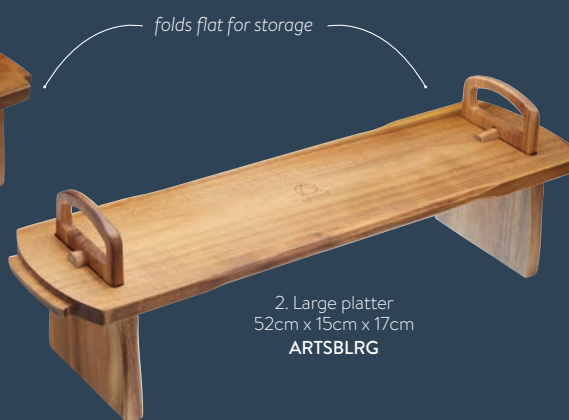

Two natural slate 18cm plates held on two tiers by a central black metal spindle complete with an acacia wood base and a glass cloche domed lid. A show stopping centrepiece. 22cm x 31cm. Gift boxed.

ART2DOME

Artesà Acacia Wood Antipasti Platform Platters

Elegant serving platters with raised slot in supports. Allows gourmet meats to hang and the two platters to be used together for multiple serving solutions. Gift boxed.

1. Medium platter
37cm x 12cm x 13cm
ARTSBMED

folds flat for storage

2. Large platter
52cm x 15cm x 17cm
ARTSBLRG

Artesà Slate Lazy Susan

A fully rotating 35cm natural slate serving platter. Gift boxed.

ARTSUSANSLATE