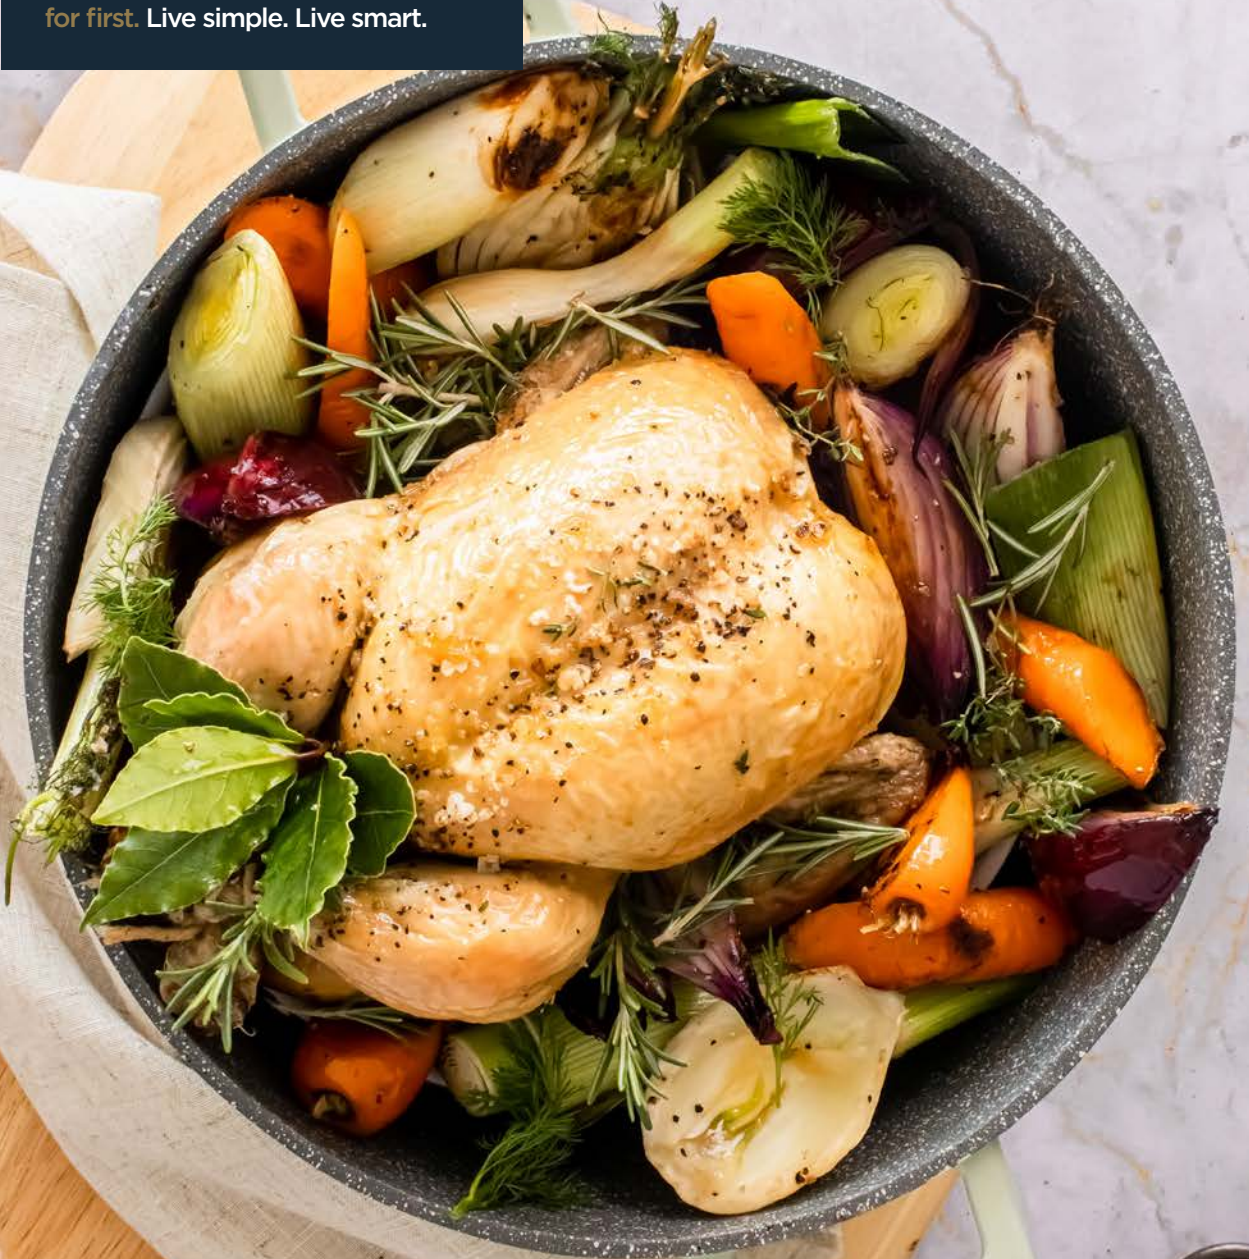

With gold finish handles. 30.5cm. Gift boxed.
ARTSALSERV

new item

MASTERCLASS

Our award winning products carry lifetime guarantees.
We're the brand home cooks reach for first. Live simple. Live smart.

HOT COUNTER AND BUFFET SERVICE