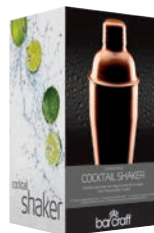

cocktail recipes included