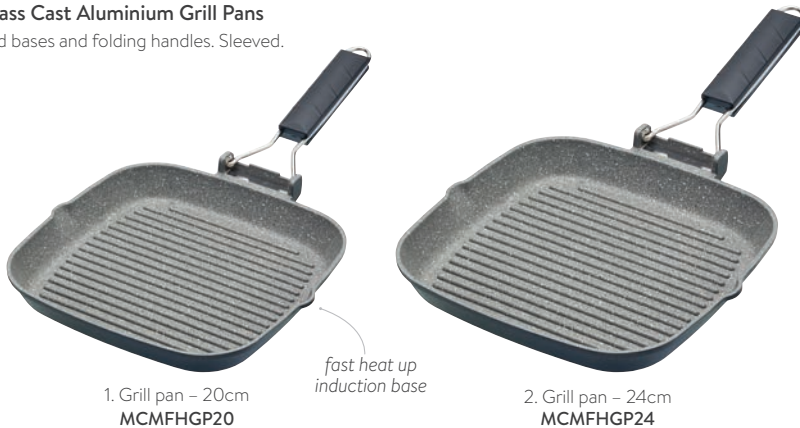

MasterClass Cast Aluminium Grill Pans

With ribbed bases and folding handles. Sleeved.

handle folds flat for space effective storage