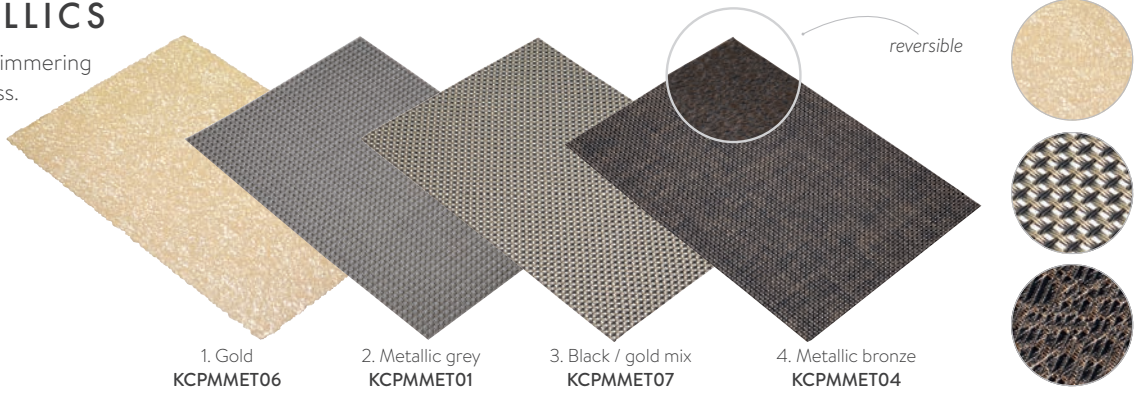

Sets of four. Made from sustainable hessian. Tagged.

1. Placemats – 38cm
NEPMHESPK4

2. Coasters – 15cm
NECTHESPK4

eco-friendly and
sustainable hessian

METALLICS

Elegant, shimmering and timeless.

GREYS

Urban, cool and modern.