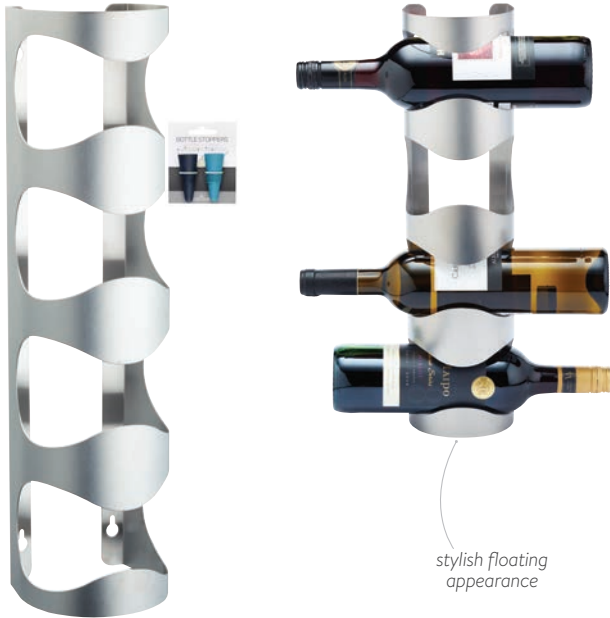

A lever-arm stopper with an elegant stainless steel and copper effect finish. Carded. **BCLLCHAMSTOP**

BarCraft Champagne and Prosecco Stopper

Stainless steel finish lever-arm stopper. Carded. **KCBCCHAMSTOP**

BarCraft Champagne and Prosecco Opener

Zinc alloy four pronged grip to help hold corks while twisting the bottle. Carded. **BCCHAMOP**

BarCraft Silicone Wine and Champagne Sealer

Fits a variety of bottle sizes - simply twist to seal. Silicone finish for comfortable use. Gift boxed. **BCCHAMSEAL**

new item

creates an airtight seal to maintain the fizz and flavour for longer

BarCraft Stainless Steel Wall Mounted Wine Rack

Slimline rack to store four wine bottles. Wall fixings are included and concealed for a stylish, floating appearance. 10cm x 11cm x 45cm. Gift tagged. BCWRSS