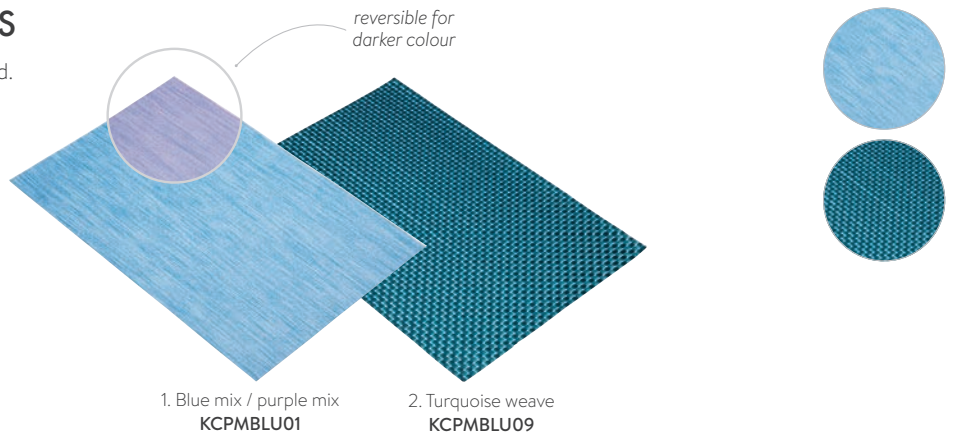

METALLICS

Elegant, shimmering and timeless.

GREYS

Urban, cool and modern.

NEUTRALS

Harmonious, warm and comforting.

RELAXED BLUES

Cool, calm and well considered.