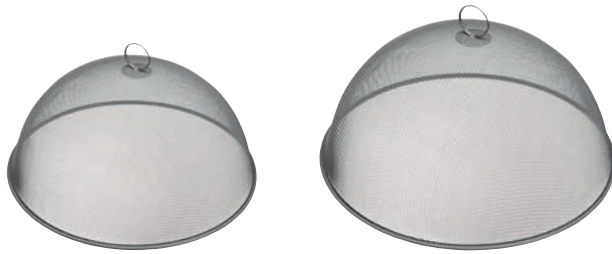

KitchenCraft Round Metal Mesh Rigid Food Covers

Tagged.

1. Food cover – 30cm
COVER30

2. Food cover – 35cm
COVER35

KitchenCraft Pop Up Food Cover

A pop up mesh cover with internal support rings. 31cm x 15cm. Tagged.
KCCOVER31