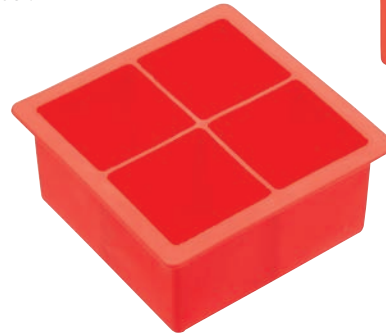

BarCraft Silicone Jumbo Ice Cube Tray

A four cube ice tray which bends and flexes for easy release. Makes four large 4.5cm³ cubes which melt slowly to prevent drinks diluting quickly. Sleeved.

BCICTJUMB