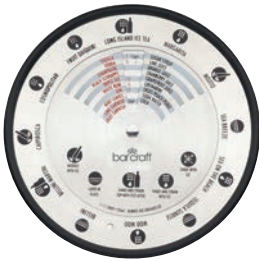

BarCraft Stainless Steel Cocktail Compass

Spin to reveal twelve cocktail recipes including cosmopolitan, long island ice tea, margarita and mojito. Carded.
BCLLCOMPASS