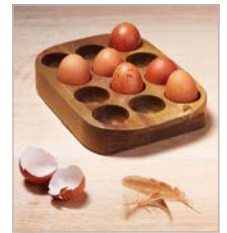

matching items

KitchenCraft Beech Wood Wall Mounted Paper Towel Holder

Tagged.
KCWTHOLDER

Natural Elements Acacia Wood Egg Rack

Made with responsibly sourced acacia wood. Holds up to a dozen (twelve) eggs.
25cm x 17.5cm x 3.5cm. Sleeved.
NEEGG