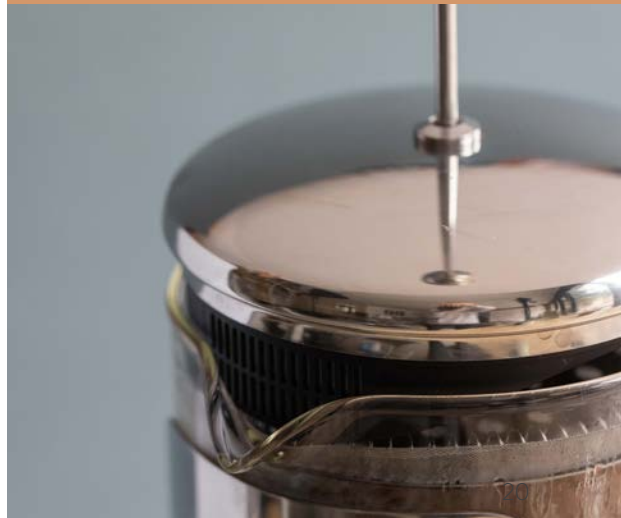

*silicone soft touch
stay cool handles*

6. Copper three cup - 350ml
LCROMA3CPCOP

7. Copper eight cup - 1 litre
LCROMA8CPCOP

STAY COOL
HANDLE

LA CAFÉTIÈRE®

COPPER

COFFEE AND TEA GET A LUXURY MAKEOVER

With brushed copper elements for a premium look that will sit like an understated trophy in the modern kitchen.