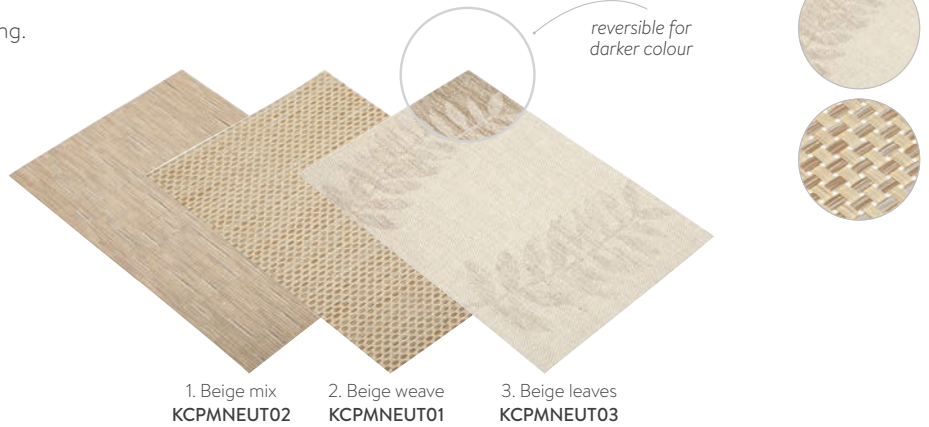

NEUTRALS

Harmonious, warm and comforting.

RELAXED BLUES

Cool, calm and well considered.