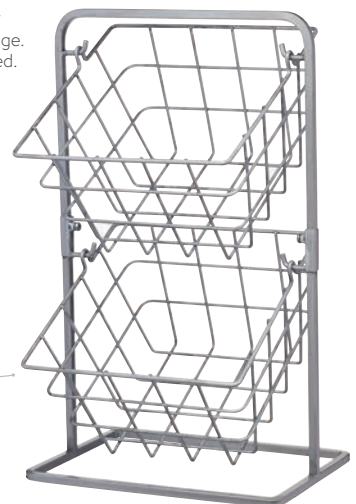

KitchenCraft Industrial Kitchen Two Tier Storage Baskets

Two individual removable baskets which swing on a metal frame for fruit, vegetable and general storage. 25cm x 22cm x 41.5cm. Gift boxed. IND2TBASKET

matching items

removable baskets