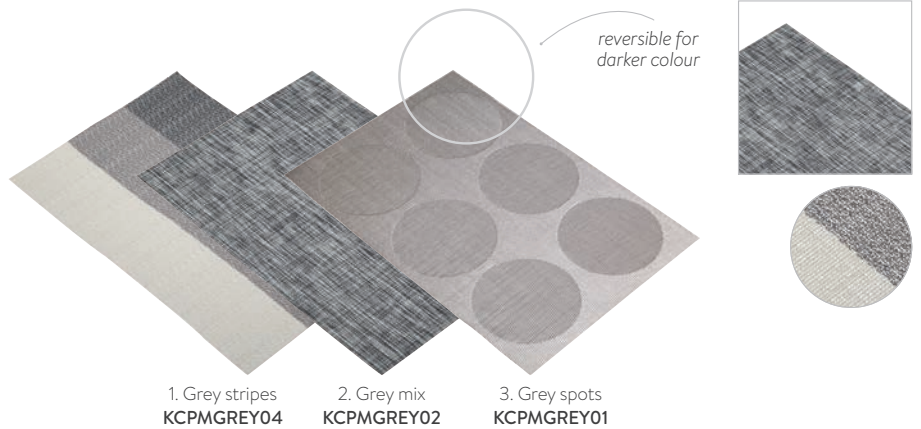

Sets of four. Made from sustainable hessian. Tagged.

1. Placemats – 38cm
NEPMHESPK4

2. Coasters – 15cm
NECTHESPK4

eco-friendly and
sustainable hessian

METALLICS

Elegant, shimmering and timeless.

GREYS

Urban, cool and modern.