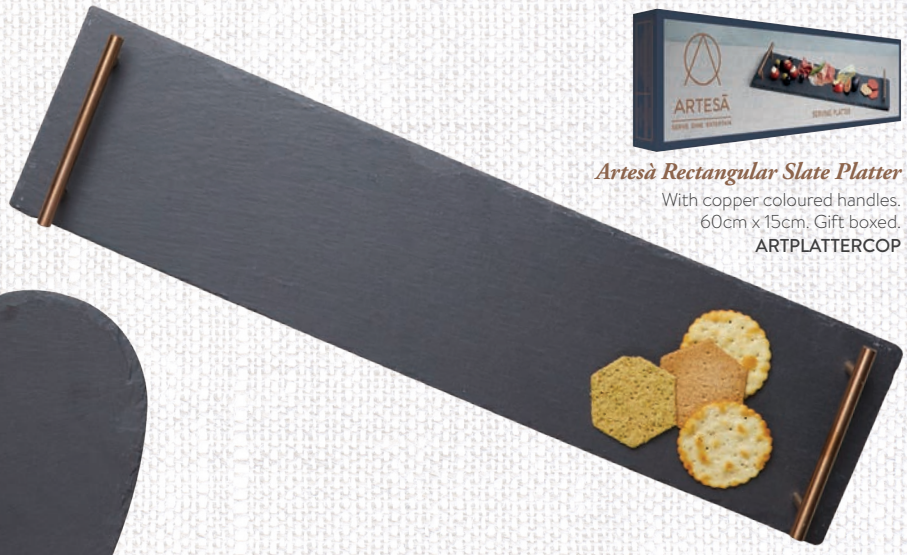

Artesà Heart Slate Platter
25cm. Sleeved. ARTHRT