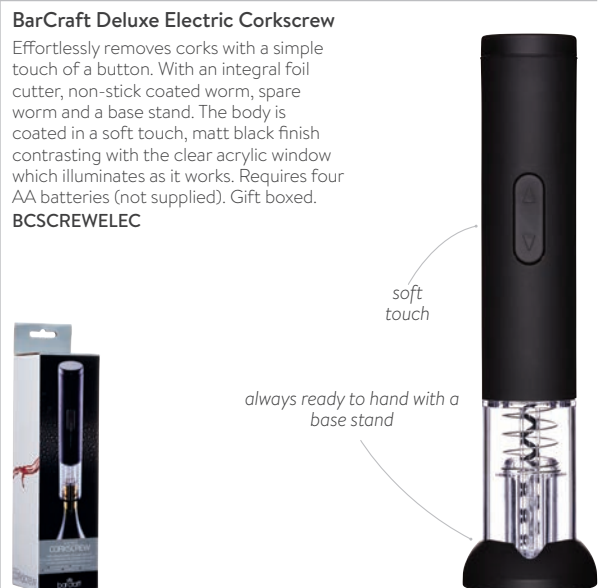

BarCraft Lever-Arm Power Arc Corkscrew

Deluxe corkscrew with a geared action lever-arm mechanism for effortless cork removal. Finished with a satin touch matt black body with contrasting chrome fittings. Includes an integral twist action foil cutter and a spare non-stick coated worm. Carded.

KCBCAUTOPULL

BarCraft Stainless Steel Electric Corkscrew

Opens bottles of wine with one touch of a button. Requires four AA batteries. Gift boxed.

BCSCREWELECSS

new item

BarCraft Deluxe Electric Corkscrew

Effortlessly removes corks with a simple touch of a button. With an integral foil cutter, non-stick coated worm, spare worm and a base stand. The body is coated in a soft touch, matt black finish contrasting with the clear acrylic window which illuminates as it works. Requires four AA batteries (not supplied).

BCSCREWELEC

BarCraft Lazy Fish Corkscrew

The classic concertina style corkscrew. With a concertina mechanism for easy cork removal of even stubborn corks. Gift boxed. BCLAZYFISH

BarCraft Double Handled Wing Corkscrew

new item

Heavy duty with in-built bottle opener. Holds tight to wine bottles to easily remove corks without crumbling. Dishwasher safe. Carded. BCSCREWWING

sleek black and stainless steel finish

BarCraft Chrome Double Handled Wing Corkscrew