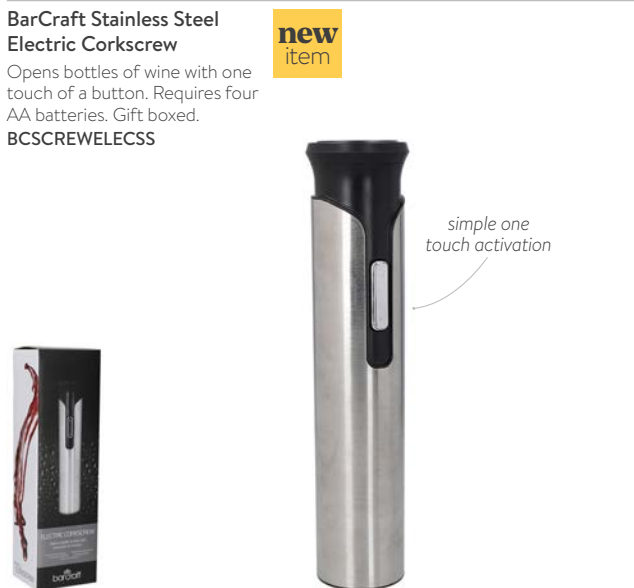

BarCraft Lever-Arm Power Arc Corkscrew

Deluxe corkscrew with a geared action lever-arm mechanism for effortless cork removal. Finished with a satin touch matt black body with contrasting chrome fittings. Includes an integral twist action foil cutter and a spare non-stick coated worm. Carded.

KCBCAUTOPULL

BarCraft Stainless Steel Electric Corkscrew

Opens bottles of wine with one touch of a button. Requires four AA batteries. Gift boxed.

BCSCREWELECSS

new item

BarCraft Deluxe Electric Corkscrew

Effortlessly removes corks with a simple touch of a button. With an integral foil cutter, non-stick coated worm, spare worm and a base stand. The body is coated in a soft touch, matt black finish contrasting with the clear acrylic window which illuminates as it works. Requires four AA batteries (not supplied).

BCSCREWELEC

BarCraft Lazy Fish Corkscrew

The classic concertina style corkscrew. With a concertina mechanism for easy cork removal of even stubborn corks. Gift boxed. BCLAZYFISH

BarCraft Double Handled Wing Corkscrew

new item

Heavy duty with in-built bottle opener. Holds tight to wine bottles to easily remove corks without crumbling. Dishwasher safe. Carded. BCSCREWWING

sleek black and stainless steel finish

BarCraft Chrome Double Handled Wing Corkscrew