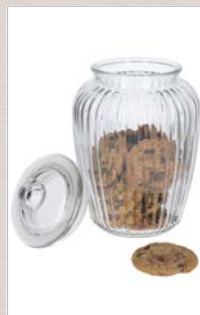

1. Jar – 500g (17oz)
HD500

2. Jar – 1000g (35oz)
HD1000

Home Made Multi-Purpose Glass Storage Jars

Clear glass storage jars available in three sizes with glass lids and rubber airtight seals. Gift tagged.