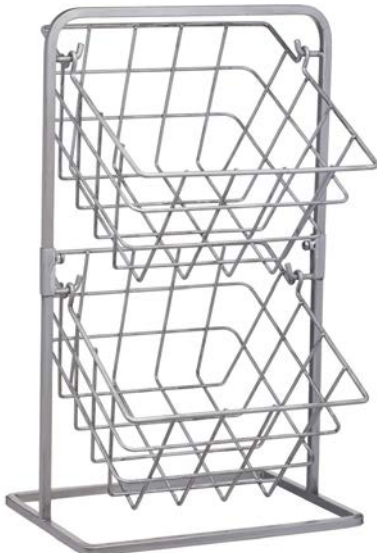

KitchenCraft Industrial Kitchen Two Tier Wire Storage Baskets

Two individual removable baskets which swing on a metal frame for fruit, vegetable and general storage. 25cm x 22cm x 41.5cm. Gift boxed. **IND2TBASKET**