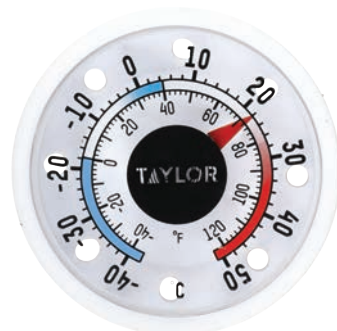

Taylor Pro Fridge and Freezer Thermometer

For use in food safety and HACCP programs. Can be mounted from front or back to help monitor food safe temperature zones. Accurately measures between -40°F to 120°F and -40°C to 50°C. Blister packed.

TYCFFTHERM