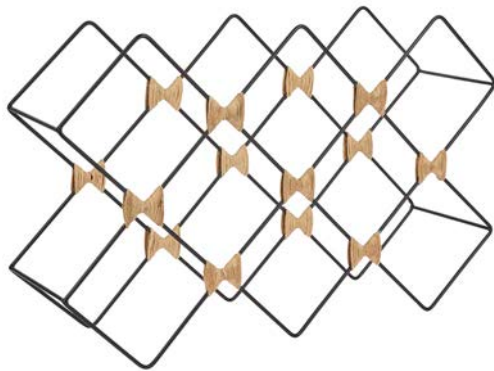

BarCraft Wire Wine Rack

Powder coated metal with natural jute detailing. Low height ideal for counter tops. Holds eight bottles. 30cm x 14cm x 30cm. Gift tagged. BCWINERACK