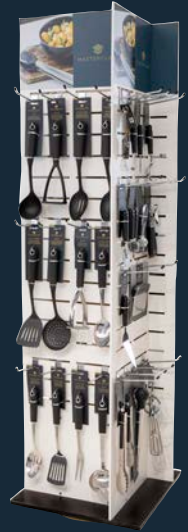

MasterClass Tools and Gadgets Stand

A bespoke rotating merchandiser, stocking 235 utensils/utensils in 0.25sqm. 50 x 50 x 179cm. **MCUTENSILSTAND**