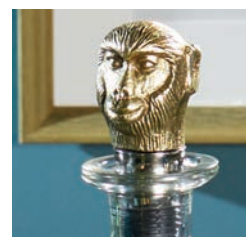

BarCraft Tropical Glass Decanter

Tropical inspired green ombre decanter with an antique brass finish monkey head shaped stopper. 900ml capacity. Gift tagged. **BCMONKEYDEC**