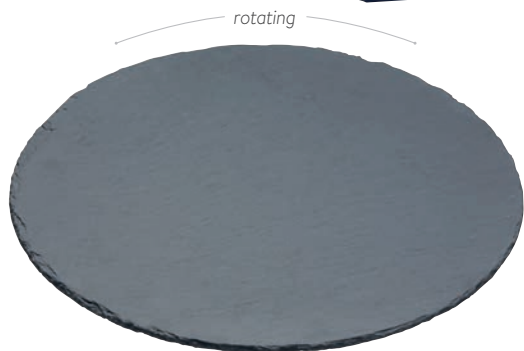

1. Medium platter
37cm x 12cm x 13cm
ARTSBMED

folds flat for storage

2. Large platter
52cm x 15cm x 17cm
ARTSBLRG

Artesà Slate Lazy Susan

A fully rotating 35cm natural slate serving platter. Gift boxed.

ARTSUSANSLATE