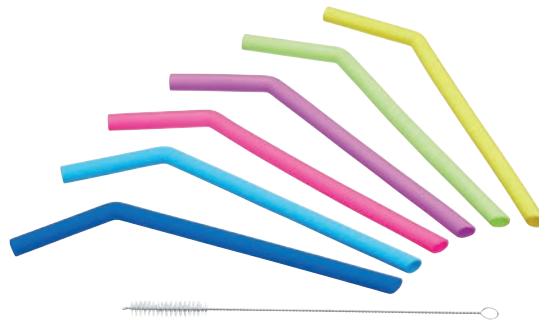

KitchenCraft Reusable Silicone Straws

Pack of six 25cm straws with cleaning brush. Window boxed. KCSILSTRAW7PC