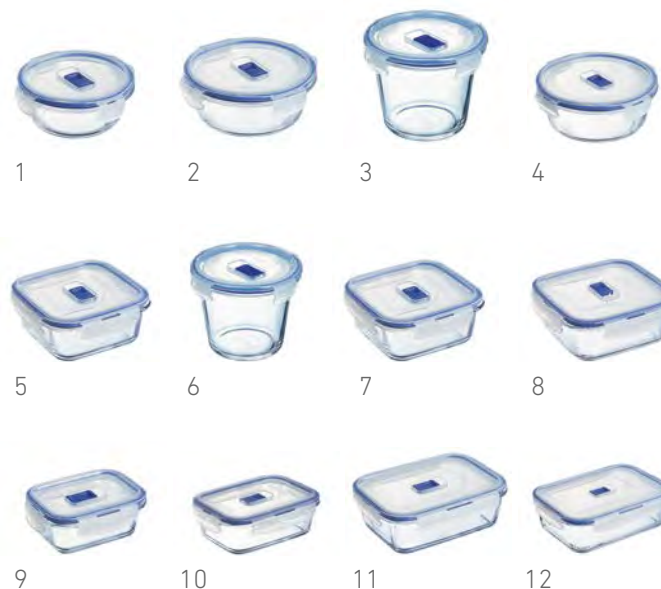

ARC INDIVIDUAL SERVING BOX

AVAILABLE NOW

ARCOROC
EVERYDAY PROOF

FOR SERVICE TO THE TABLE

Provides ability to steam cook thanks to the valve which opens when heating in the microwave

4 clips ensure a sealed closure providing safe transport from kitchen to table.

KEY	CODE	DESCRIPTION	CASE PRICE	CASE QTY
1	EH233	PURE BOX ROUND SMALL 42CL 14.8OZ	£17.34	6
2	EH234	PURE BOXROUND MEDIUM 67CL 24OZ	£21.54	6
3	EH235	PURE BOX ROUND DEEP 84CL 29.5OZ	£26.70	6
4	EH236	PURE BOX ROUND LARGE 92CL 31OZ	£25.14	6
5	EH237	PURE BOX SQUARE SMALL 38CL 13.4OZ	£18.90	6
6	EH238	PURE BOX SQUARE DEEP 75CL 26.4OZ	£27.30	6
7	EH239	PURE BOX SQUARE MEDIUM 76CL 26.75OZ	£24.90	6
8	EH240	PURE BOX SQUARE LARGE 122CL 41.25OZ	£29.10	6
9	EH241	PURE BOX RECTANGULAR SMALL 38CL 13.4OZ	£20.70	6
10	EH242	PURE BOX RECTANGULAR MEDIUM 82CL 27.5OZ	£26.34	6
11	EH243	PURE BOX RECTANGULAR LARGE 122CL 41.25OZ	£31.14	6
12	EH244	PURE BOX RECTANGULAR EXTRA LARGE 197CL 66.5OZ	£40.14	6