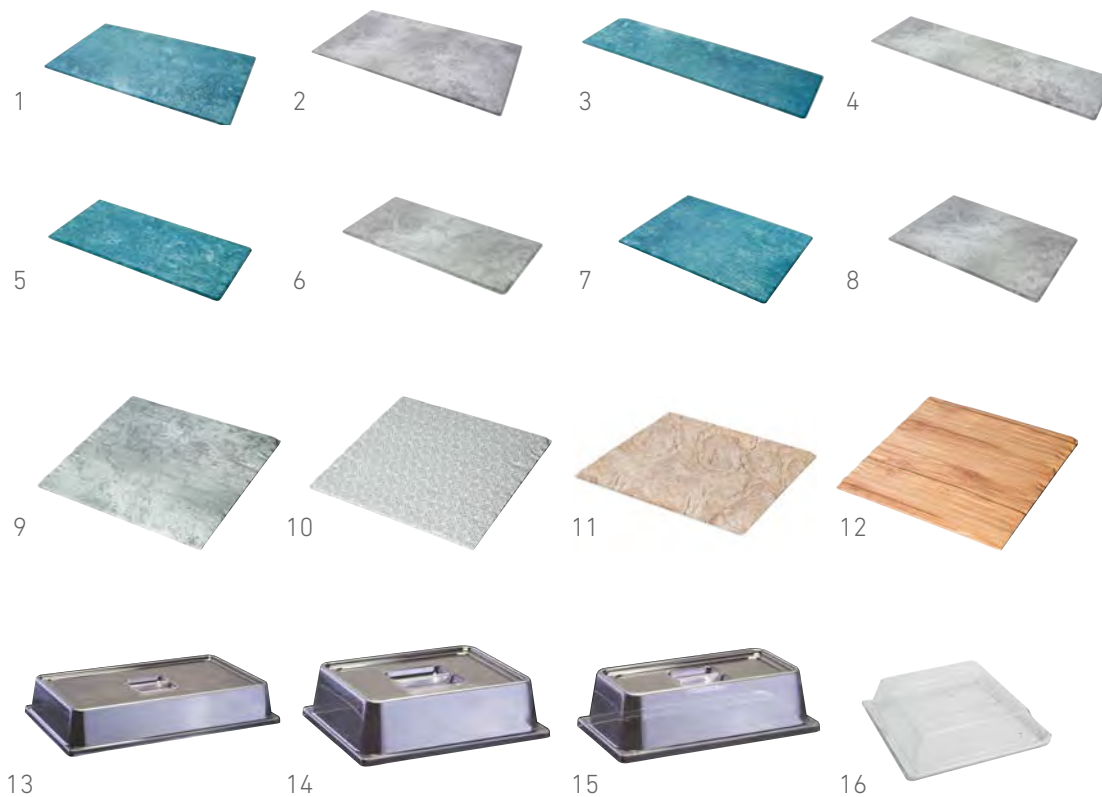

MIRAGE

AVAILABLE NOW

KEY	CODE	DESCRIPTION	CASE PRICE	CASE QTY
1	DH187BG	COBALT 1/1GN PLATTER 530 X 325MM BLUE GREY	£27.40	1
2	DH187GE	ANTHRACITE 1/1GN PLATTER 530 X 325MM	£27.40	1
3	DH188BG	COLBALT 2/4GN PLATTER 530 X 162MM BLUE GREY	£17.55	1
4	DH188GE	ANTHRACITE 2/4GN PLATTER 530 X 162MM	£17.55	1
5	DH189BG	COLBALT 1/3GN PLATTER 325 X 176MM BLUE GREY	£11.00	1
6	DH189GE	ANTHRACITE 1/3GN PLATTER 325 X 176MM	£11.00	1
7	DH190BG	COLBALT 1/2GN PLATTER 325 X 265MM BLUE GREY	£15.90	1
8	DH190GE	ANTHRACITE 1/2GN PLATTER 325 X 265MM	£15.90	1
9	DF803GE	STRATA PLATTER 30 X 30CM ANTHRACITE	£18.90	1
10	DF803GY	STRATA SQUARE PLATTER 30 X 30CM SOUK GREY	£18.90	1
11	DF803SA	STRATA SQUARE PLATTER 30 X 30CM SANDSTONE	£18.90	1
12	DF803TK	STRATA SQUARE PLATTER 30 X 30CM TEAK	£18.90	1
13	DE929	GASTRONORM 1/1 COVER	£53.47	1
14	DE930	GASTRONORM 1/2 COVER	£37.03	3
15	DE931	GASTRONORM 1/3 COVER	£27.90	3
16	D9674	PLASTIC BUFFET COVER 11 7/8" X 11 7/8"	£53.18	2