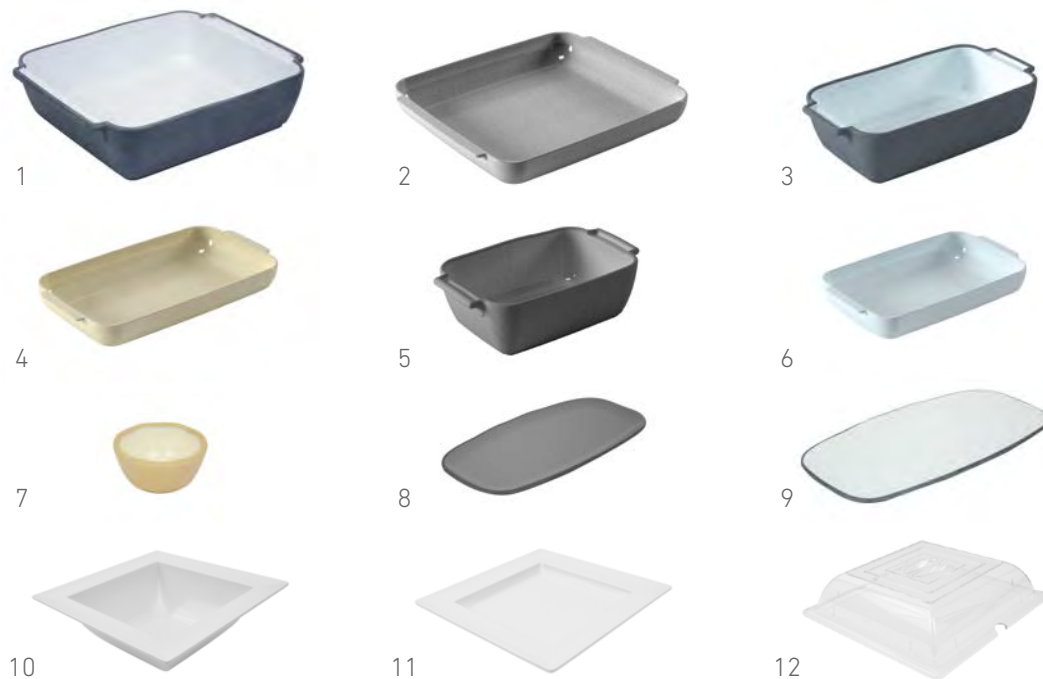

DELIVERING LARGER PORTIONS TO THE TABLE

AVAILABLE NOW

KEY	CODE	DESCRIPTION	CASE PRICE	CASE QTY
1	DK508	1/2 SIZE CROCK 325 X 265 X 80MM	£30.55	1
2	DK509	1/2 INSERT 299 X 252 X 40MM	£10.89	1
3	DK510	1/3 CROCK 325 X 176 X 80MM	£14.70	1
4	DK511	1/3 INSERT 299 X 163 X 40MM	££8.31	1
5	DK512	1/4 CROCK 265 X 162 X 80MM	£10.37	1
6	DK513	1/4 INSERT 239 X 149X40MM	£6.75	1
7	DK514	RAMEKIN 75 X 35MM 70ML	£3.08	1
8	DK515	SIDE PLATE 300 X 153MM	£8.23	1
9	DK516	SIDE PLATE 355 X 190MM	£10.25	1
10	D8441	WHITE MELAMINE DOVER BOWL 250MM	£21.16	1
11	D8581	WHITE MELAMINE DOVER TRAY 250 X 250 X 30MM	£15.37	1
12	DK854	CLEAR PC LID FOR DOVER RANGE 1775 1776/1971/1972 FITS D8441 D8581	£8.88	1

WHEN ORDERING

Please quote the product code followed by the appropriate suffix for the colour required.

■ Cream - CR ■ Grey - GY ■ Blue - BL