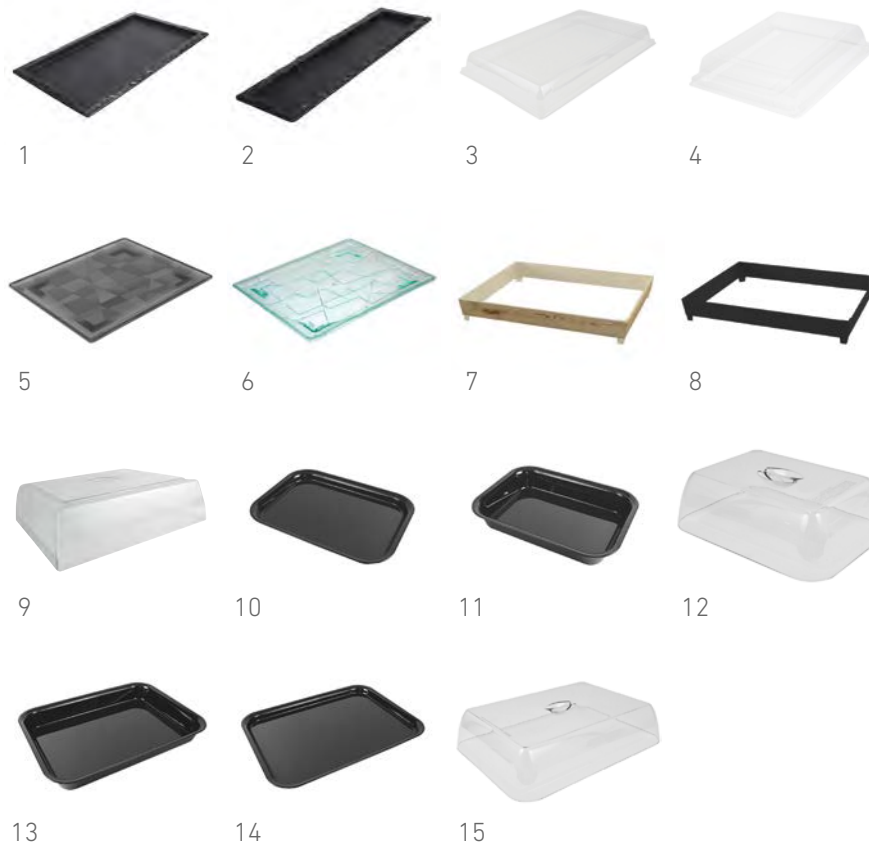

DALEBROOK

AVAILABLE NOW

KEY	CODE	DESCRIPTION	CASE PRICE	CASE QTY
1	EF029	FULL SIZE SLATE LOOK PS G/NORM BLACK	£33.70	10
2	EF030	HALF WIDTH SLATE LOOK PS G/NORM BLACK	£22.29	10
3	EF294	PET LID FOR FULL SIZE 1/1 GASTRONORM	£45.90	25
4	EF299	PET LID FOR HALF SIZE G/NORM CLEAR	£28.11	25
5	DK461	FRACTURE BLACK 1/2 LENGTH PS G/NORM PLATTER	£62.23	25
6	DK462	FRACTURE GREEN 1/2 LENGTH PS G/NORM PLATTER	£62.23	25
7	DK459	TURA MELAMINE 1/2 FRAME CRATE 345 X 285 X 49MM	£28.43	1
8	DK460	BLACK MELAMINE 1/2 FRAME CRATE 345 X 285 X 49MM	£23.91	1
9	D7197	CLEAR PC RAISED COVER 93MM RECESS HANDLE	£17.79	1
10	DK833	ESSENTIAL 300 X 225 X 25MM SAN RECTANGULAR BUTCHERS DISPLAY TRAY SERVING DISH - BLACK	£7.45	1
11	DK834	ESSENTIAL 300 X 225 X 50MM SAN RECTANGULAR BUTCHERS DISPLAY TRAY SERVING DISH - BLACK	£8.22	1
12	DK835	ESSENTIAL SAN RECTANGULAR RAISED DISPLAY COVER LID - CLEAR	£11.52	1
13	DK836	ESSENTIAL 400 X 300 X 14MM SAN RECTANGULAR BUTCHERS DISPLAY TRAY SERVING DISH - BLACK	£9.93	1
14	DK837	ESSENTIAL 400 X 300 X 50MM SAN RECTANGULAR BUTCHERS DISPLAY TRAY SERVING DISH - BLACK	£11.77	1
15	D8520	CLEAR SAN ESSENTIAL RAISED COV	£14.82	1

Dalebrook®