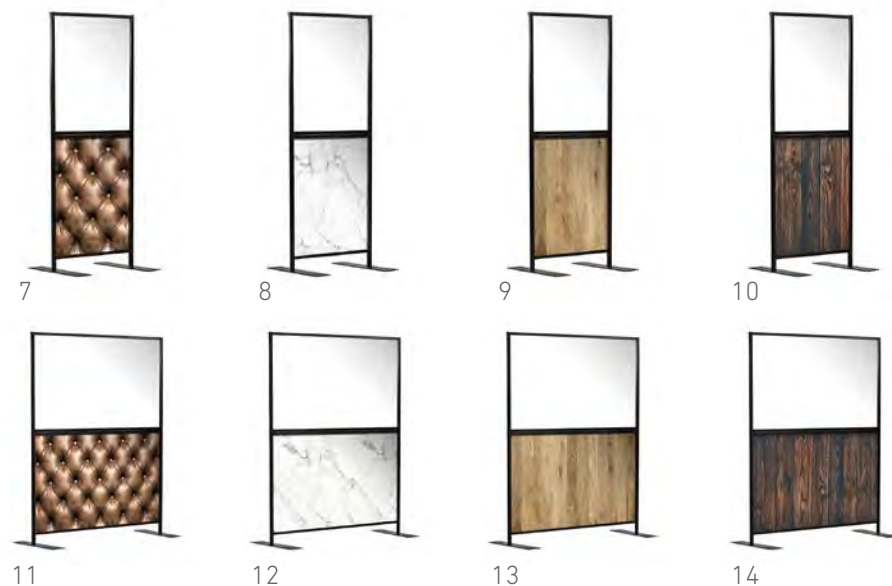

5

6

KEY	CODE	DESCRIPTION	CASE PRICE	CASE QTY
1	HEB174	UTILITY SERVICE CART BLACK SOLID END	£115.00	1
1	HEB918	UTILITY SERVICE CART PLATINUM SOLID END	£115.00	1
2	HEC301	SELF-LEVELLING GLASS DISPENSER TROLLEY	£569.00	1
3	HEA336	TROLLEY WITH ALUMINIUM TRAYS - 2 TIER	£149.00	1
4	HEA337	TROLLEY WITH ALUMINIUM TRAYS - 3 TIER	£175.00	1
5	HEA338	TROLLEY WITH LAMINATED SHELVES - 2 TIER	£175.00	1
6	HEA339	TROLLEY WITH LAMINATED SHELVES - 3 TIER	£209.00	1
7	CF407	GENWARE SMALL 3 TIER FOLDABLE TROLLEY	£240.00	1
8	CF408	GENWARE LARGE 3 TIER FOLDABLE TROLLEY	£284.00	1
9	HEC137	LAMBOURN BEECH 3 DRAWER TROLLEY S/S TOP	£1054.14	1

7

8

9

SAFETY SCREENS

PROTECT STAFF AND CUSTOMERS IN STYLE WITH OUR RANGE
OF PATTERNED AND RETRACTABLE SCREENS.

SAFETY SCREENS

KEY	CODE	DESCRIPTION	CASE PRICE	CASE QTY
1	Q2687	PEMIUM SCREEN SLATTED WOOD EFFECT	£1,602.00	3
2	Q2688	PREMIUM SCREEN LATTICE WOOD EFFECT	£1,602.00	3
3	Q2689	PREMIUM SCREEN SLATTED WHITE	£1,602.00	3
4	Q2690	PREMIUM SCREEN LATTICE WHITE	£1,602.00	3
5	Q2691	PREMIUM SCREEN SLATTED BLACK	£1,602.00	3
6	Q2692	PREMIUM SCREEN LATTICE BLACK	£1,602.00	3