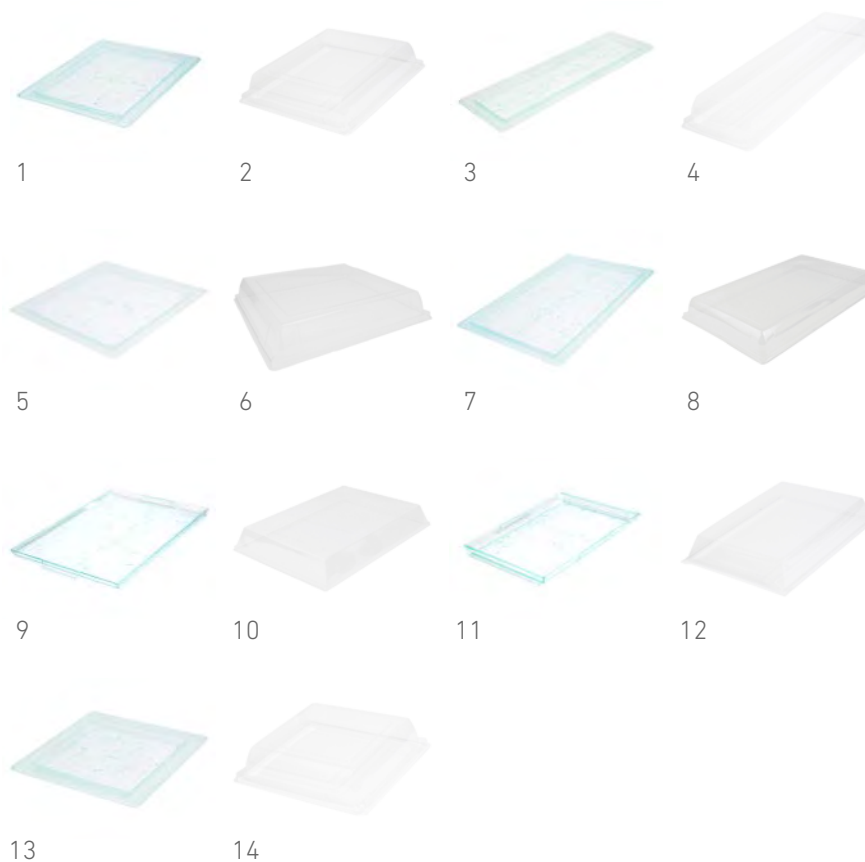

KEY	CODE	DESCRIPTION	CASE PRICE	CASE QTY
1	DG953	GLAZZ PS PLATTER 1/2 GN 325 X 225MM GREEN	£67.11	25
2	EF299	PET LID FOR 1/2 GN CLEAR	£28.11	25
3	EF282	GLAZZ PS HALF WIDTH 2/4 GN 530 X 165MM	£57.91	25
4	EF031	PET LID FOR HALF WIDTH 2/4 GN CLEAR	£23.59	25
5	DH963	GLAZZ PS BUFFET PLATTER GREEN 350 X 350MM	£83.82	25
6	DH962	GLAZZ PET LID FOR DH963 356 X 356MM CLEAR	£36.98	25
7	DH332	GLAZZ PS FULL SIZE GASTRO 530 X 325 X 15MM	£97.76	25
8	EF294	PET LID FOR FULL SIZE 1/1 GN	£45.90	25
9	DJ754	ATLAS PS FULL SIZE 1/1 GN TRAY	£159.26	50
10	DJ756	PET LID FOR FULL SIZE 1/1 GN TRAY DJ754	£53.53	50
11	DI350	GLAZZ PS HALF ATLAS TRAYS 270 X 190 X 19MM	£89.00	50
12	DJ755	PET LIDS FOR 1/2 SIZE TRAY DI350	£26.84	50
13	DE659	GLAZZ PS SQUARE PLATE 230 X 230 X 15MM	£37.49	25
14	DE660	PET LID 235 X 235 X 60MM FOR DE659 & DK848	£14.72	25

Dalebrook®