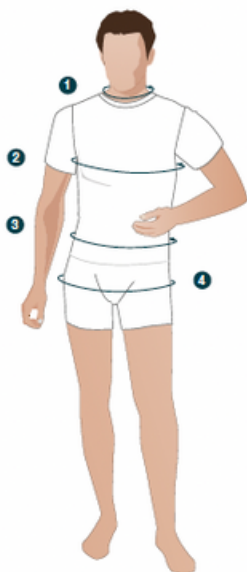

UNISEX AND MEN'S SIZE GUIDE

Please use the correct measurements to order your clothing. Use our size guides for assistance. Take the appropriate measurement for each clothing type then refer to the table to help choose the right size.

PLEASE PLACE THE MEASURING TAPE AGAINST YOUR BODY WHEN TAKING YOUR MEASUREMENTS. The measurements provided are based on measuring your body rather than the clothes you are wearing on top.

- ① NECK SIZE
around the Adam's apple
- ③ WAIST SIZE
around your natural waistline
- ② CHEST SIZE
horizontally at the fullest part of your chest
- ④ HIP SIZE
the widest point around your buttocks, legs together