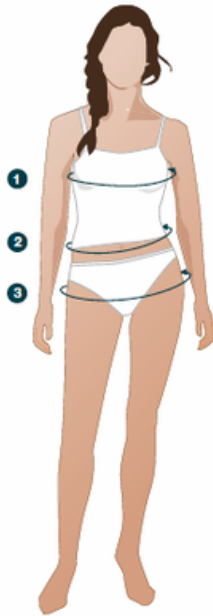

WOMEN'S SIZE GUIDE

Please use the correct measurements to order your clothing.
Use our size guides for assistance.

Take the appropriate measurement for each clothing type then refer to the table to help choose the right size.

PLEASE PLACE THE MEASURING TAPE AGAINST YOUR BODY WHEN TAKING YOUR MEASUREMENTS.
The measurements provided are based on measuring your body rather than the clothes you are wearing on top.

- ① CHEST SIZE
  horizontally at the fullest part of your chest
- ② WAIST SIZE
  around your natural waistline

- ③ HIP SIZE
  the widest point around your buttocks, legs together