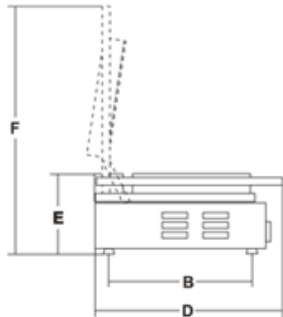

PD VC

- Stainless steel construction.
- Ceran® ceramic-glass cooking surfaces.
- Thermostat control.
- Useful drip tray for liquids and other cooking leavings.
- Easy to clean.
- Self balancing adjustable upper plates.
- Adjustable feet for a safe and steady placing.
- Ideal for a fast achievement of working temperature.

Model	PD VC
Power	watt 3000
Power source	230V 50/60Hz F+N
Useful surface	mm 530x255
A	mm 542
B	mm 330
C	mm 592
D	mm 441
E	mm 166
F	mm 565
Net weight	kg 30
Shipping	-
Gross weight	-